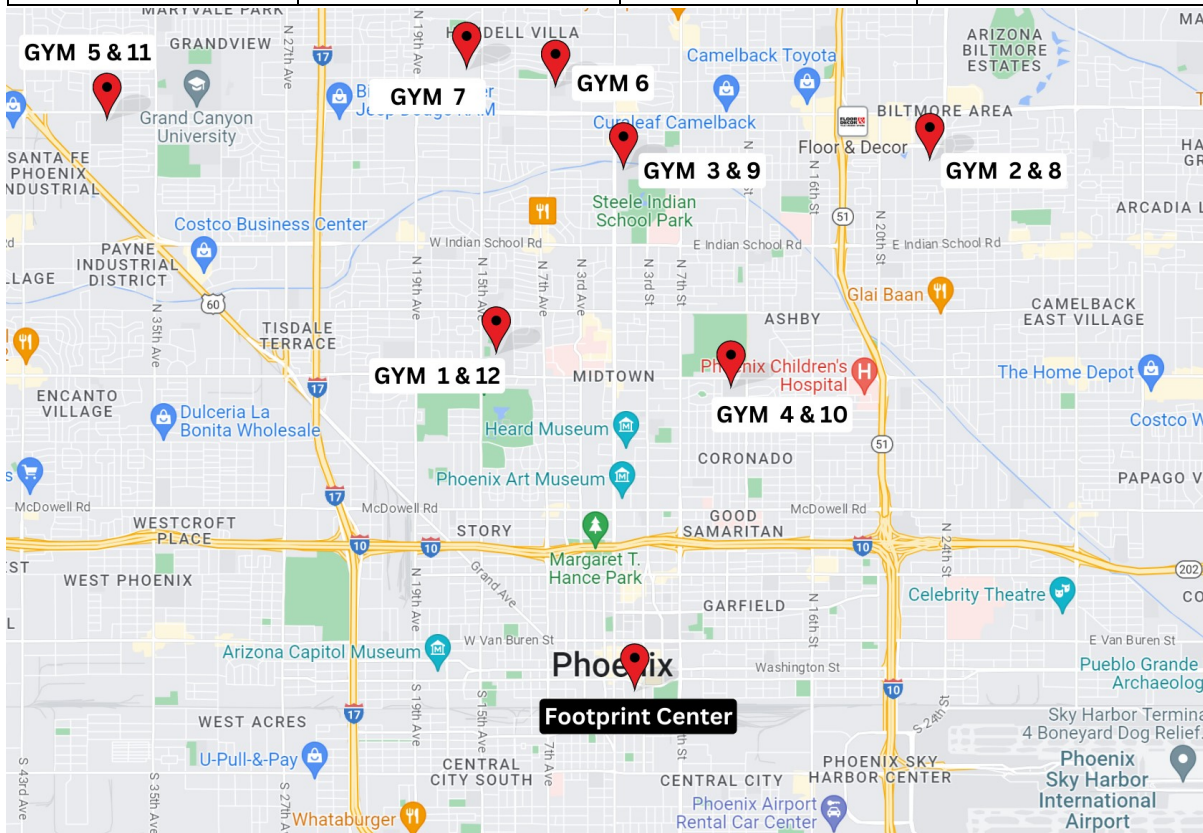

GYMNASIUMS

GYM 1 & 12 PHOENIX COLLEGE 1202 W Thomas Rd Phoenix, AZ 85013	GYM 2 & 8 CAMELBACK HIGH SCHOOL 4612 N 28th St Phoenix, AZ 85016	GYM 3 & 9 CENTRAL HIGH SCHOOL 4525 N Central Ave Phoenix, AZ 85012	GYM 4 & 10 NORTH HIGH SCHOOL 1101 E Thomas Rd Phoenix, AZ 85014
---	--	--	---

GYM 5 & 11 ALHAMBRA HIGH SCHOOL 3839 W Camelback Road Phoenix, AZ 85019	GYM 6 VALLEY LUTHERAN HIGH SCHOOL 5199 N 7th Ave Phoenix, AZ 85013	GYM 7 ARCH 1550 W Colter Street Phoenix, AZ 85015	CHAMPIONSHIP GAMES FOOTPRINT CENTER 201 E Jefferson Street Phoenix, AZ 85004
---	--	---	--

RESOLUTION
COPPER

FOOTPRINT
CENTER