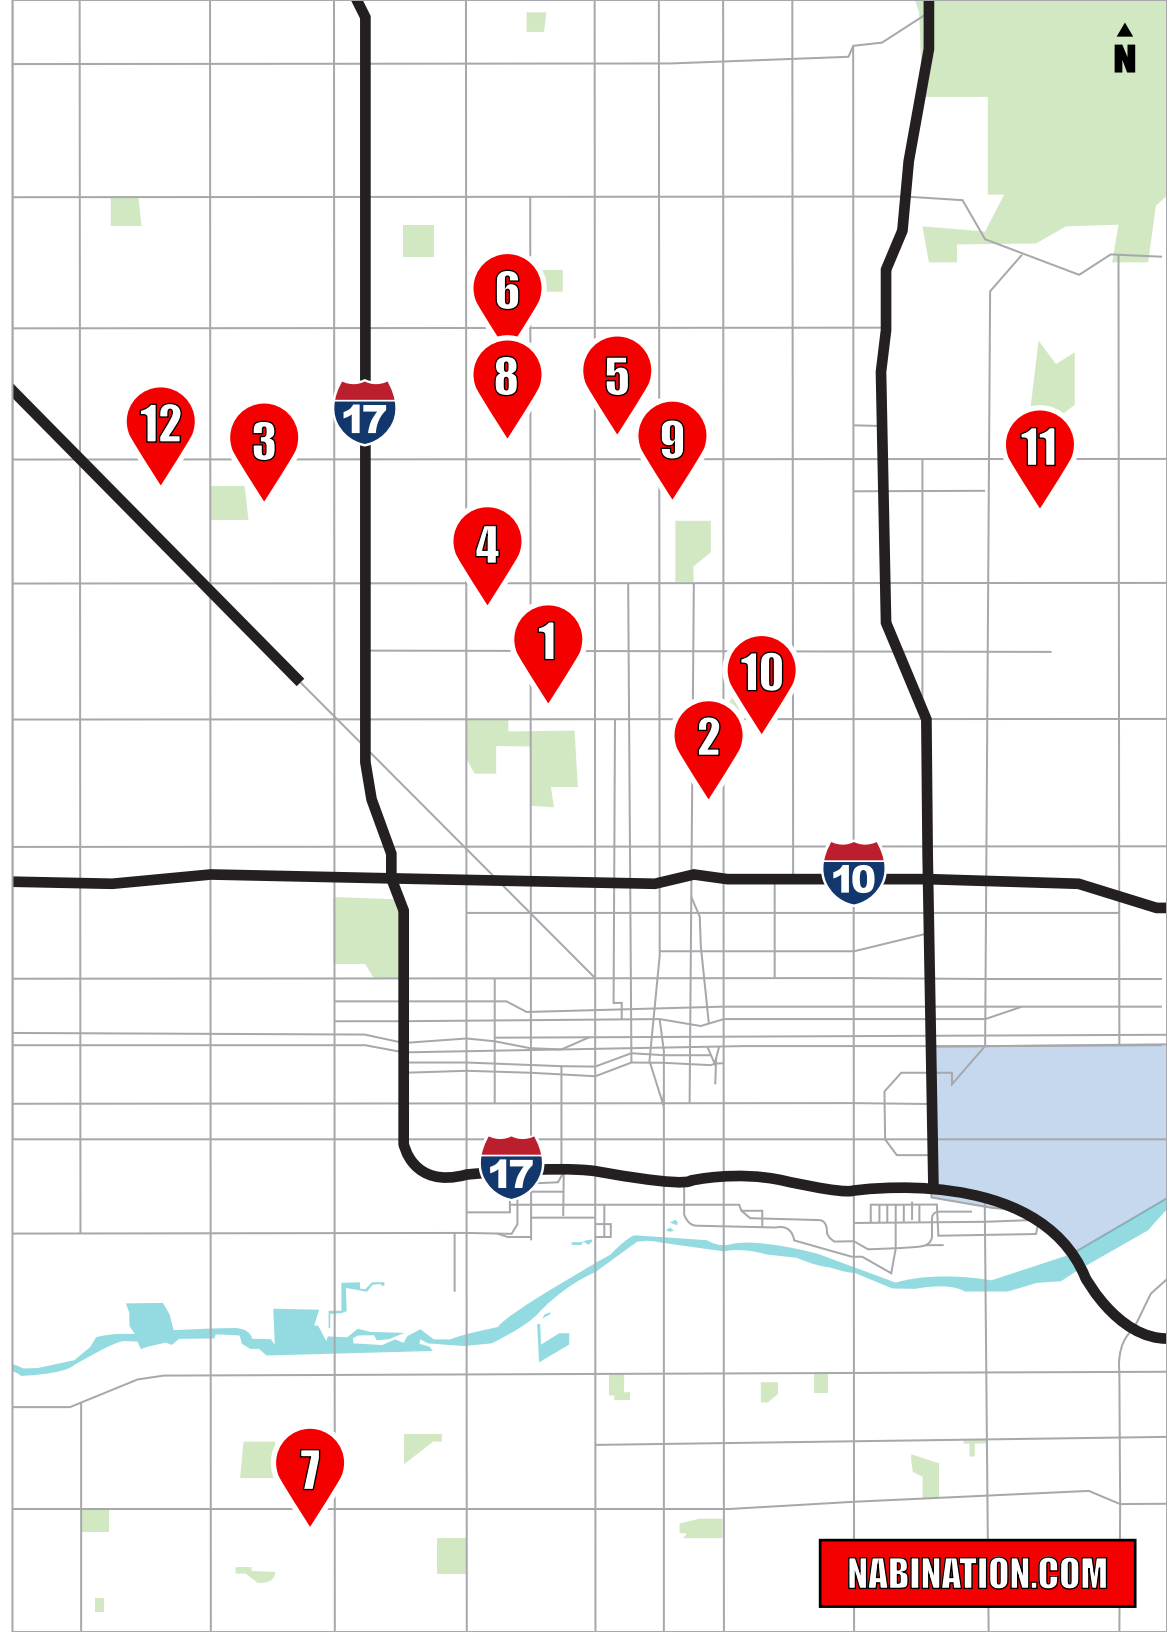

"Dedicated in the memory of Chairman Ernie Stevens Jr."

TWENTY-THIRD ANNUAL

NABBI

NATIVE AMERICAN BASKETBALL INVITATIONAL

Powered by **RESOLUTION**
COPPER

GYM LOCATIONS

JULY 14-18, 2026 | PHOENIX, AZ

GYM #1	PHOENIX COLLEGE 1202 W Thomas Rd, Phoenix, AZ 85013	GYM #7	ARIZONA LUTHERAN ACADEMY 6036 S 27th Ave, Phoenix, AZ 85041
GYM #2	SAINT MARY'S CATHOLIC HIGH SCHOOL 2525 N 3rd St, Phoenix, AZ 85004	GYM #8	ARCH 1550 W Colter St, Phoenix, AZ 85015
GYM #3	BOURGADE CATHOLIC HIGH SCHOOL 4602 N 31st Ave, Phoenix, AZ 85017	GYM #9	CENTRAL HIGH SCHOOL 4525 N Central Ave, Phoenix, AZ 85012
GYM #4	PHOENIX CHRISTIAN HIGH SCHOOL 1751 W Indian School Rd, Phoenix, AZ 85015	GYM #10	NORTH HIGH SCHOOL 1101 E Thomas Rd, Phoenix, AZ 85014
GYM #5	VALLEY LUTHERAN HIGH SCHOOL 5199 N 7th Ave, Phoenix, AZ 85013	GYM #11	CAMELBACK HIGH SCHOOL 4612 N 28th St, Phoenix, AZ 85016
GYM #6	SOLANO ELEMENTARY SCHOOL 1526 W Missouri Ave, Phoenix, AZ 85015	GYM #12	ALHAMBRA HIGH SCHOOL 3839 W Camelback Rd, Phoenix, AZ 85019

SPONSORED BY

NABINATION.COM