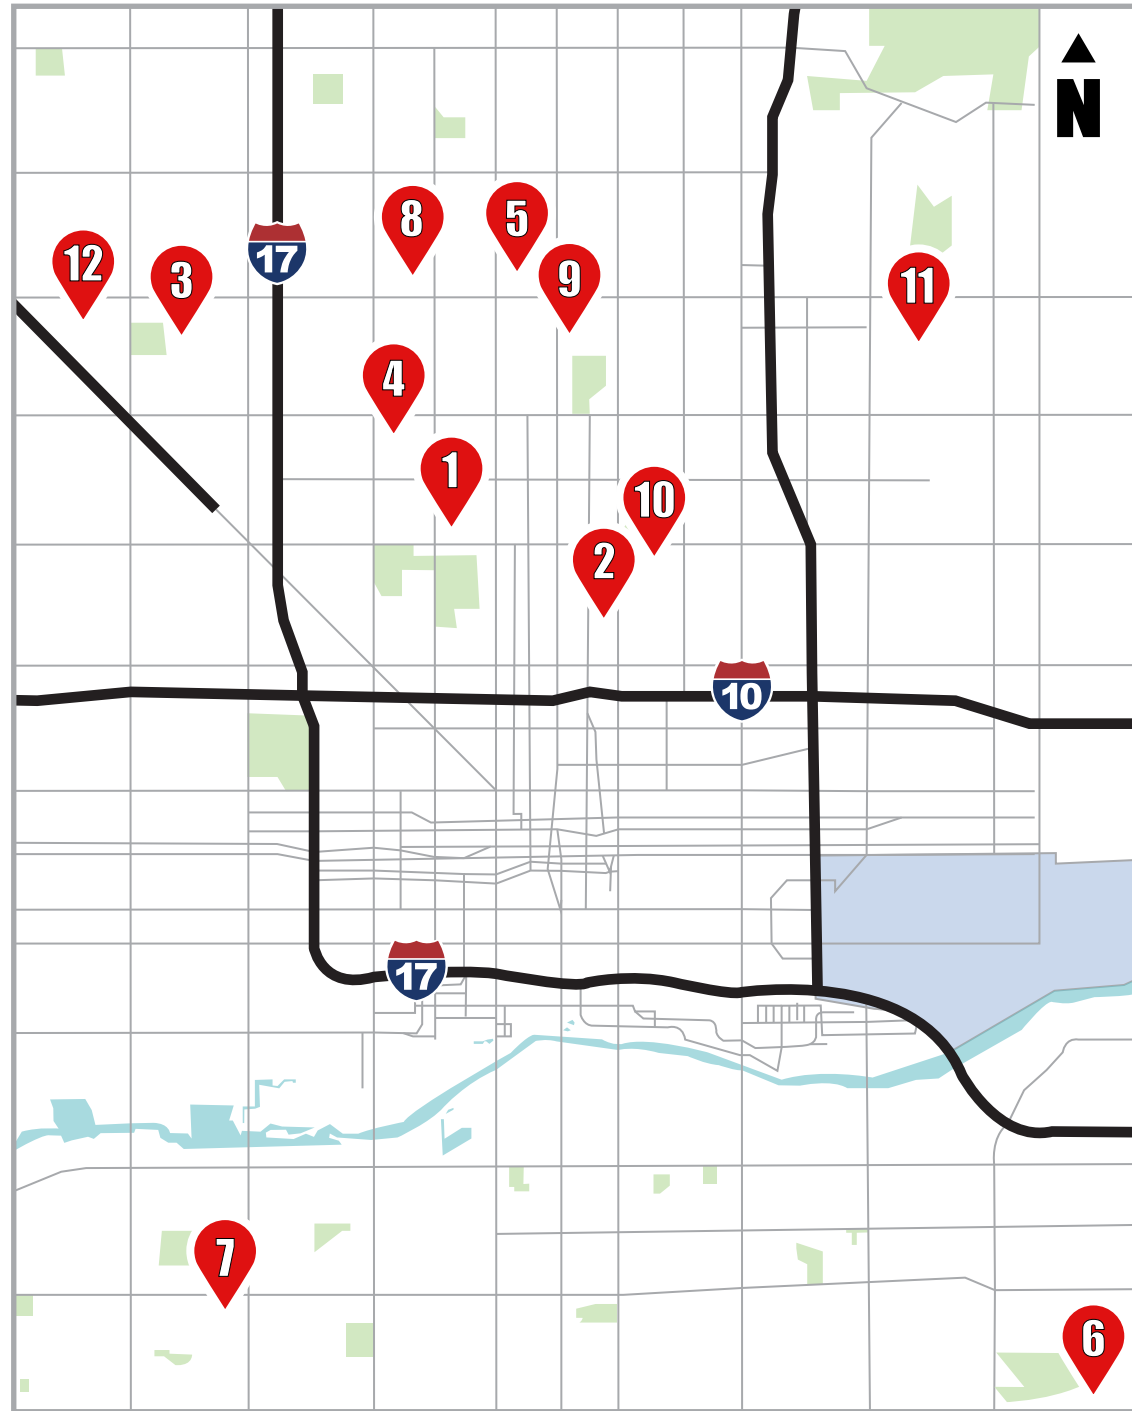

"Dedicated in the memory of Chairman Ernie Stevens Jr."

TWENTY-THIRD ANNUAL

NABI

NATIVE AMERICAN BASKETBALL INVITATIONAL

Powered by **RESOLUTION**
COPPER

GYM LOCATIONS

JULY 14-18, 2026 | PHOENIX, AZ

GYM #1	PHOENIX COLLEGE 1202 W Thomas Rd, Phoenix, AZ 85013	GYM #7	ARIZONA LUTHERAN ACADEMY 6036 S 27th Ave, Phoenix, AZ 85041
GYM #2	SAINT MARY'S CATHOLIC HIGH SCHOOL 2525 N 3rd St, Phoenix, AZ 85004	GYM #8	ARCH 1550 W Colter St, Phoenix, AZ 85015
GYM #3	BOURGADE CATHOLIC HIGH SCHOOL 4602 N 31st Ave, Phoenix, AZ 85017	GYM #9	CENTRAL HIGH SCHOOL 4525 N Central Ave, Phoenix, AZ 85012
GYM #4	PHOENIX CHRISTIAN HIGH SCHOOL 1751 W Indian School Rd, Phoenix, AZ 85015	GYM #10	NORTH HIGH SCHOOL 1101 E Thomas Rd, Phoenix, AZ 85014
GYM #5	VALLEY LUTHERAN HIGH SCHOOL 5199 N 7th Ave, Phoenix, AZ 85013	GYM #11	CAMELBACK HIGH SCHOOL 4612 N 28th St, Phoenix, AZ 85016
GYM #6	SKYLINE PREP HIGH SCHOOL 7500 S 40th St, Phoenix, AZ 85042	GYM #12	ALHAMBRA HIGH SCHOOL 3839 W Camelback Rd, Phoenix, AZ 85019

SPONSORED BY

NABINATION.COM